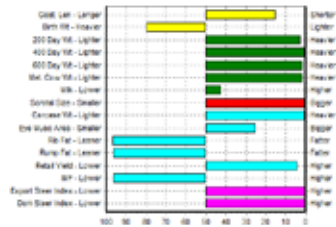

50th Percentile is the Breed Avg. EBVs for 2015 Born Calves

JULY 2017 BRANGUS GROUP BREEDPLAN EBVS

INDEX VALUES

	GL	BW	200D	400D	600D	MCW	MILK	SS	CWT	EMA	RIB	RUMP	RBY%	IMF%	EXPORT ST	DOM ST
EBV	-1.4	+0.5	+21	+44	+45	+48	0	+2.7	+25	+1.5	-1.2	-1.5	+1.1	-0.2	+$43	+$43
Acc	75%	76%	83%	80%	78%	61%	25%	69%	64%	38%	51%	51%	42%	43%