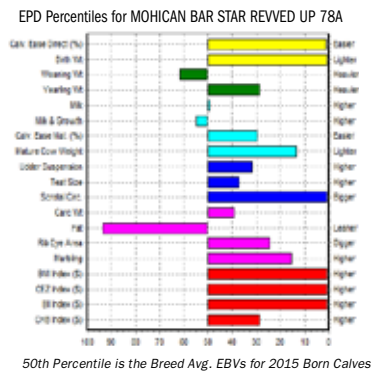

# 29HP0928 REVVED UP

MOHICAN BAR STAR REVVED UP 78A (HYF-DLF-IEF)

<b>USA Reg. No.</b>	<b>43386234</b>
<b>Born</b>	<b>01/03/2013</b>
<b>BW</b>	<b>34kg</b>
<b>W/205</b>	<b>342kg</b>
<b>Y/365</b>	<b>554kg</b>
<b>Sc 14 Mo</b>	<b>38cm</b>
<b>DNA Test</b>	<b>Homo Polled</b>

<b>Calving Ease</b>	★★★
<b>Carcass Merit</b>	🍖🍖🍖

- Revved Up and Ready to Go**
- Super complete package of CE, growth, carcass merit and phenotype
  - Possesses an attention getting phenotype, tour groups from across the nation and across breeds all remark about how good this emerging star is
  - First progeny calved very easy living up to his lofty top 4% CED, at the same time expressing rapid early growth in a competitive contemporary group
  - REVVED UP is a very sound, big bodied, attractive performance bull with all the bells and whistles