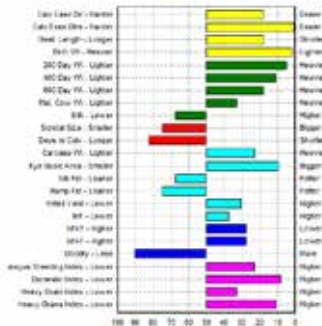

29AN1829 BROKEN BOW
 KM BROKEN BOW 002 (AMF-NHF-CAF-MAF-DDF)

Reg. No.	USA16764044
Born	14/01/2010
BW	33kg
W/205	325kg
Y/365	610kg
FS	6-
Sc 12 Mo	36cm

Calving Ease	★★★★
Carcass Merit	🍖🍖🍖🍖

PEDIGREE

C F Right Design 1802
Summitcrest Complete 1P55
 Summitcrest Elba 1M17

 Basin Ambush 8161
Summitcrest Princess 0P12
 Summitcrest Princess 2J10

EBV Percentiles for KM BROKEN BOW 002

50th Percentile is the Breed Avg. EBVs for 2016 Born Calves

MID JULY 2018 ANGUS GROUP BREEDPLAN EBVS

	CE-DIR	CE-DT	GL	BW	200D	400D	600D	MCW	MILK	SS	DTC	CWT	EMA	RIB	RUMP	RBY%	IMF%	DOC	INDEX VALUES			
																			A/BREED	DOM	H/GRAIN	H/GRASS
EBV	+2.5	+4.8	-5.9	+0.9	+55	+91	+117	+98	+13	+1.2	-2.4	+67	+7.6	-0.6	-1.0	+0.8	+1.9	-10	+\$124	+\$121	+\$125	+\$124
Acc	91%	80%	99%	99%	98%	98%	98%	96%	96%	98%	61%	91%	91%	91%	90%	87%	89%	96%				