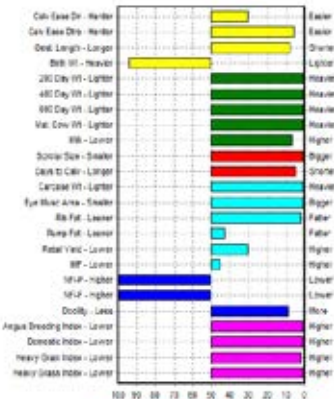

EBV Percentiles for PATHFINDER GENESIS G357 (AI)

Owned by Pathfinder Angus.

- Genesis was proven through the Angus Sire Benchmark Program
- No. 8 registration sire in Australia
- Inspection of his progeny can be summarised
  - Soft, very docile, high growth calves
  - Fertile females with beautiful udders
- Genesis stands in a class of his own, biggest growth bull in the ABSP
- Cattle breeders keep commenting on progeny showing a very quiet nature and superior growth.

PEDIGREE

Te Mania Yorkshire Y437 (AI)

Ardrossan Direction W109 (AI) (ET)

Te Mania Berkley B1 (AI)

Pathfinder Direction D245 (AI)

Te Mania Lowan Z53 (AI) (ET)

Pathfinder Adavale A433

MID JULY 2018 ANGUS GROUP BREEDPLAN EBVS																	INDEX VALUES					
	CE-DIR	CE-DT	GL	BW	200D	400D	600D	MCW	MILK	SS	DTC	CWT	EMA	RIB	RUMP	RBV%	IMPF%	DOC	A/BREED	DOM	H/GRAIN	H/GRASS
EBV	+1.6	+3.5	-7.0	+6.7	+63	+112	+148	+159	+21	+4.8	-7.4	+99	+10.9	+2.7	+0.1	+0.8	+1.7	+21	+$156	+$133	+$171	+$147
Acc	83%	72%	99%	98%	98%	97%	97%	90%	87%	96%	68%	89%	88%	89%	87%	83%	87%	96%