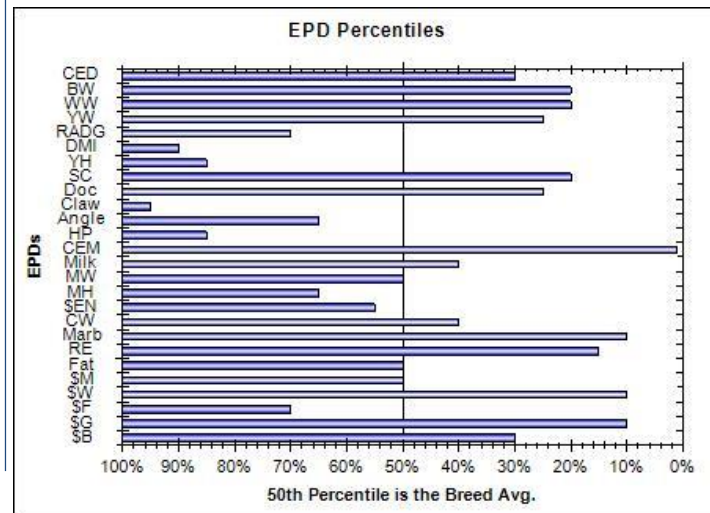

March 2020 American EPD's

For updated EPD information please visit:
<https://www.angus.org/Animal/EpdPedDtl.aspx?aid=FAAAAEfFSBP0%2bpZFjAIA9bgUyU0700458dDh9kZ4Lh3ND%2fn6&time=LgAAAFUdzsrSBXCc9QolileqzILRVrScRE6f8hopKJ326bmxvLYMKFfcWYHA%2brYwPQn51Q%3d%3d&pct=t&gt=1>

GENUS BEEF. PROVEN TO BE THE BEST.