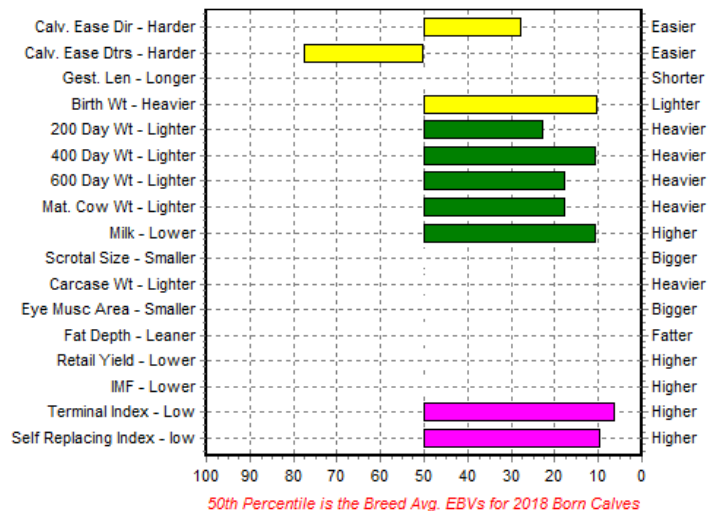

# Ribble BLACK BROOK T598

Photographed at 5 months old

Tag No.: UK 182746 102598  
Genus Code: AA1568

NAAB Code: 29AN2079  
Royalty: £42

## March 2020 EBV's

EBV Percentiles for RIBBLE BLACK BROOK T598

50th Percentile is the Breed Avg. EBVs for 2018 Born Calves

For updated EBV information please visit:

<http://abri.une.edu.au/online/cgi-bin/i4.dll?1=3E37202F&2=242D&3=56&5=2B3C2B3C3A&6=275D5B2322222F222D>