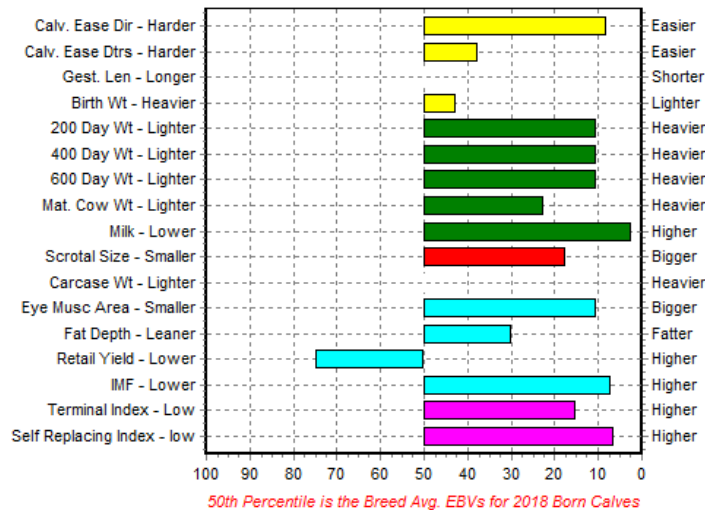

Oakchurch DARCY T310

MacG
Nov'18

Dam: Oakchurch Delia N138

Tag No.: UK 313622 100310
Genus Code: AA1611

NAAB Code: 29AN2101
Royalty: £42

SIRE PEDIGREE:

Sire: Oakchurch Dynamite R222
Dam: Oakchurch Delia N138
MGS: Te Mania Berkley B1

March 2020 EBV's

EBV Percentiles for OAKCHURCH DARCY T310

	Calving Ease DIR (%)	Calving Ease DTRS (%)	Gestation Length (days)	Birth Wt. (kg)	200 Day Wt. (kg)	400 Day Wt. (kg)	600 Day Wt. (kg)	Mat Cow Wt. (kg)	Milk (kg)	Scrotal Size (cm)	Carcase Wt (kg)	Eye Muscle Area (sq cm)	Fat Depth (mm)	Retail Beef Yield (%)	IMF (%)
EBV	+3.4	+0.9	-	+2.9	+49	+88	+109	+95	+20	+1.5	-	+5.2	-0.8	+0.5	+0.5
Acc	45%	40%	-	72%	65%	64%	61%	52%	43%	66%	-	44%	50%	45%	39%