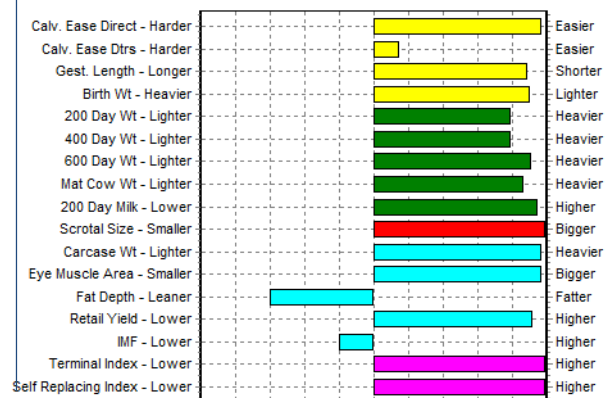

April 2020 EBV's

EBV Percentiles for BLELACK DIGGER (UK521115502048) MBM0038543

50th Percentile is the Breed Avg. EBVs for 2018 Born Calves

For updated EBV information please visit <http://abri.une.edu.au/online/cgi-bin/i4.dll?1=3E372E28&2=242D&3=56&5=2B3C2B3C3A&6=27265C27215926272E&10=0B10161E08151C36111B1C1B1CEE3F06E8E1160808171611101411121D18160EFOFAFE1A19E5EFE1E1E1>

GENUS BEEF. PROVEN TO BE THE BEST.