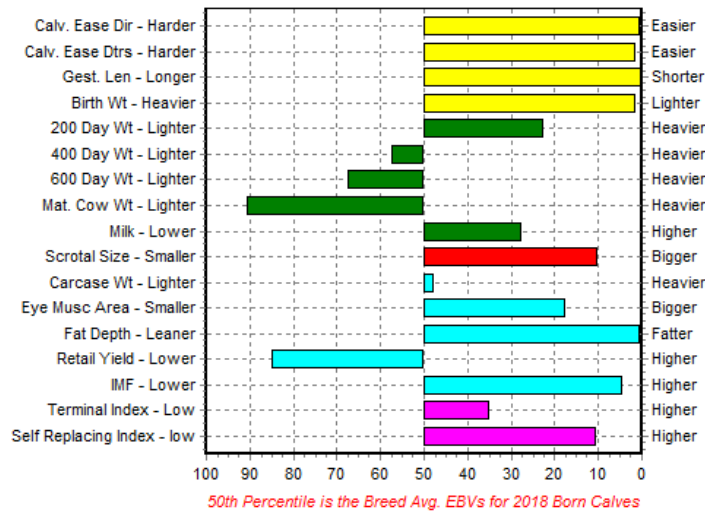

EBV Percentiles for OAKCHURCH DUSTER M109

50th Percentile is the Breed Avg. EBVs for 2018 Born Calves

For updated EBV information please visit:

<http://abri.une.edu.au/online/cgi-bin/i4.dll?1=3E37202F&2=242D&3=56&5=2B3C2B3C3A&6=275D5B252420252323>