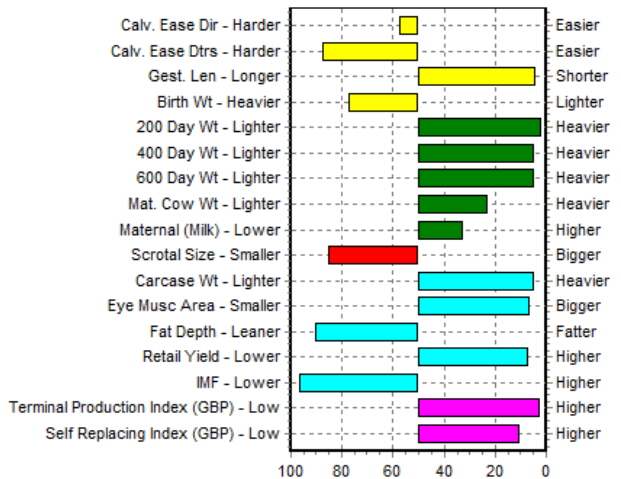

April 2020 EBV's

EBV Percentiles for DENIZES EXCLUSIVE 13 (ET)

50th Percentile is the Breed Avg. EBVs for 2018 Born Calves

For updated EBV information please visit:

<http://abri.une.edu.au/online/cgi-bin/i4.dll?1=3E373E37&2=242D&3=56&5=2B3C2B3C3A&6=275A5C272623202E26>

GENUS BEEF. PROVEN TO BE THE BEST.