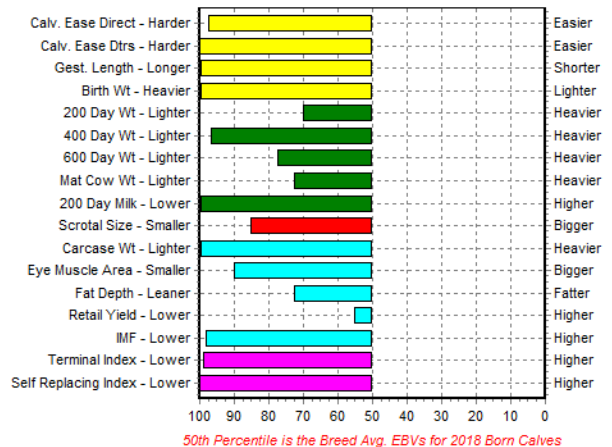

Elgin FERGAL

Tag No.: UK 523358 201316
Genus Code: CH4253

NAAB Code: 29CH0210
Royalty: £42

SIRE PEDIGREE:

Sire: Elgin Davinci

Dam: Elgin Della

MGS: Gower Versace

April 2020 BRITISH CHAROLAIS BREEDPLAN															
	Calving Ease Direct (%)	Calving Ease Daughters (%)	Gestation Length (days)	Birth Wt. (kg)	200 Day Wt. (kg)	400 Day Wt. (kg)	600 Day Wt. (kg)	Mat Cow Wt. (kg)	200 Day Milk (kg)	Scrotal Size (cm)	Carcass Wt. (kg)	Eye Muscle Area (sq cm)	Fat Depth (mm)	Retail Beef Yield (%)	IMF (%)
EBV	-12.4	-20.5	+4.1	+5.8	+25	+28	+45	+46	0	-0.6	+24	+2.2	-0.6	+1.1	-0.5
Acc	74%	65%	83%	89%	82%	80%	76%	60%	55%	70%	65%	47%	55%	52%	45%
Breed Avg. EBVs for 2018 Born Calves Click for Percentiles															
EBV	+1.2	-0.7	+0.9	+2.6	+28	+48	+57	+55	+8	-0.1	+44	+3.4	-0.4	+1.2	-0.1

SELECTION INDEX VALUES		
Market Target	Index Value	Breed Average
BCCS Terminal Index	+21	+44
BCCS Self Replacing Index	0	+40

April 2020 EBV's

EBV Percentiles for ELGIN FERGAL (UK523358201316) MBM0047595