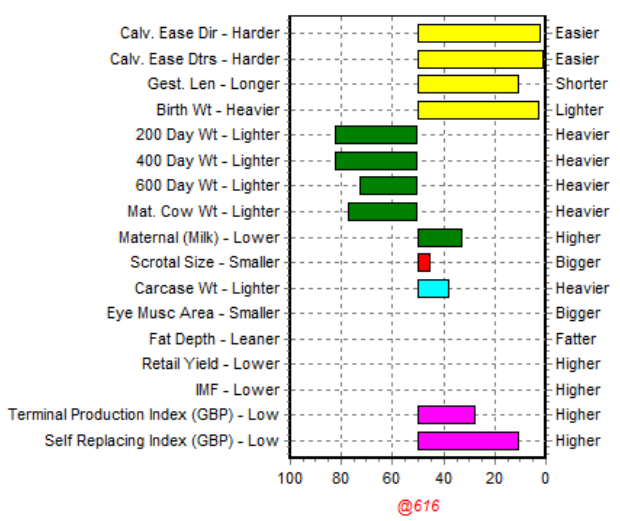

Denizes IBRAHAM 17

Tag No.: UK 181888 601790
Genus Code: SG1293

NAAB Code: 29SM0487
Royalty: £42

SIRE PEDIGREE:

Sire: Dinton Nautical
Dam: Raceview Cinderella Kim
MGS: Raceview King

April 2020 EBV's

@615

April 2020 Simmental BREEDPLAN															
	Calving Ease DIR (%)	Calving Ease DTRS (%)	Gestation Length (days)	Birth Wt (kg)	200 Day Wt (kg)	400 Day Wt (kg)	600 Day Wt (kg)	Mat Cow Wt (kg)	Maternal (Milk) (kg)	Scrotal Size (cm)	Carcase Wt (kg)	Eye Muscle Area (sq cm)	Fat Depth (mm)	Retail Beef Yield (%)	IMF (%)
EBV	+7.3	+10.1	-1.0	-0.4	+27	+49	+58	+56	+7	+0.6	+46	-	-	-	-
Acc	57%	55%	58%	72%	63%	60%	60%	52%	49%	51%	51%	-	-	-	-

SELECTION INDEX VALUES		
Market Target	Index Value	Breed Average
Terminal Production Index (GBP)	+82	+74
Self Replacing Index (GBP)	+103	+82

For updated EBV information please visit:
<http://abri.une.edu.au/online/cgi-bin/i4.dll?1=3E373E37&2=242D&3=56&5=2B3C2B3C3A&6=275A5C265959202421&10=303E0438163A0B5D0339083800060925333C22>