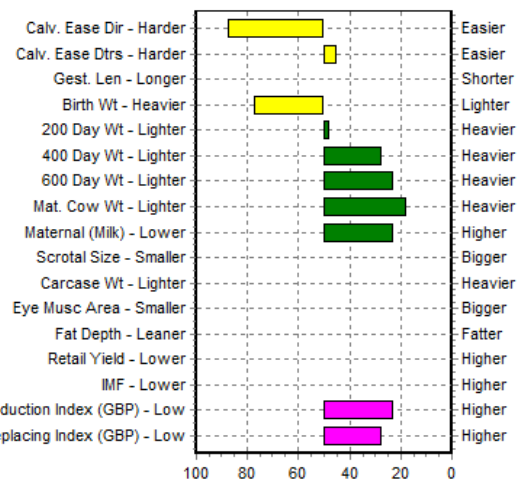

April 2020 EBV's

EBV Percentiles for DENIZES INFERNO 17

50th Percentile is the Breed Avg. EBVs for 2018 Born Calves

April 2020 Simmental BREEDPLAN															
	Calving Ease DIR (%)	Calving Ease DTRS (%)	Gestation Length (days)	Birth Wt (kg)	200 Day Wt (kg)	400 Day Wt (kg)	600 Day Wt (kg)	Mat Cow Wt (kg)	Maternal (Milk) (kg)	Scrotal Size (cm)	Carcass Wt (kg)	Eye Muscle Area (sq cm)	Fat Depth (mm)	Retail Beef Yield (%)	IMF (%)
EBV	-4.7	+0.1	-	+3.5	+33	+66	+74	+79	+8	-	-	-	-	-	-
Acc	52%	47%	-	70%	59%	55%	54%	45%	38%	-	-	-	-	-	-

Breed Avg. EBVs for 2018 Born Calves [Click for Percentiles](#)

SELECTION INDEX VALUES		
Market Target	Index Value	Breed Average
Terminal Production Index (GBP)	+84	+74
Self Replacing Index (GBP)	+90	+82

For updated EBV information please visit:

<http://abri.une.edu.au/online/cgi-bin/i4.dll?1=3E373E37&2=242D&3=56&5=2B3C2B3C3A&6=275A5C265A202F2025&10=303E0438163A0B5D030D040416091725333C22>

GENUS BEEF. PROVEN TO BE THE BEST.