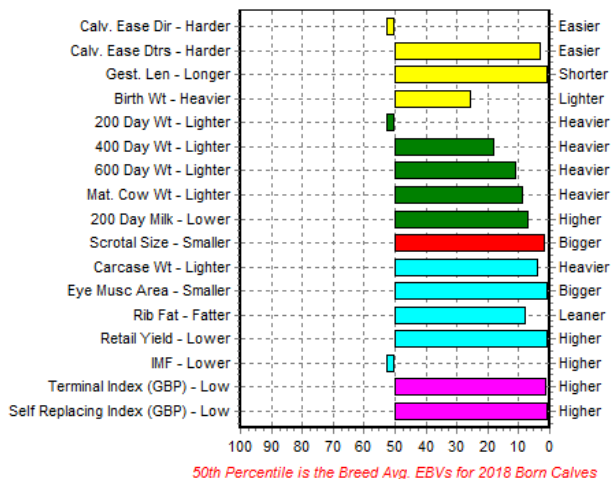

Hereford

Normanton 1 LAERTES

Daughter: Harveybros 1
Crocus Rose

Dam: Normanton 1 Jews
Ear C21

Tag No.: UK 206099 300369
Genus Code: H 9400

NAAB Code: 29HP0931
Royalty: £40

SIRE PEDIGREE:

Sire: Romany 1 Distiller A84 D53 (P)

Dam: Normanton 1 Jews Ear C21 (P)

MGS: Doonbiddie Hustler (P)

March 2020 EBV's

EBV Percentiles for Normanton 1 Laertes (P) AI ET {DLF IEF HYF}

50th Percentile is the Breed Avg. EBVs for 2018 Born Calves

March 2020 Hereford BREEDPLAN

	Calving Ease DIR (%)	Calving Ease DTRS (%)	Gestation Length (days)	Birth Wt (kg)	200 Day Wt (kg)	400 Day Wt (kg)	600 Day Wt (kg)	Mat. Cow Wt (kg)	200 Day Milk (kg)	Scrotal Size (cm)	Carcase Wt (kg)	Eye Muscle Area (sq cm)	Rib Fat (mm)	Retail Beef Yield (%)	IMF (%)
EBV	-0.2	+4.4	-1.8	+1.6	+27	+60	+81	+80	+12	+2.1	+60	+5.5	-0.8	+2.4	-0.1
Acc	79%	67%	91%	93%	83%	80%	79%	71%	56%	74%	65%	52%	58%	55%	59%
Breed Avg. EBVs for 2018 Born Calves Click for Percentiles															
EBV	-0.4	-0.6	+0.9	+2.3	+27	+49	+63	+59	+6	+0.8	+40	+2.0	-0.1	+0.4	-0.1