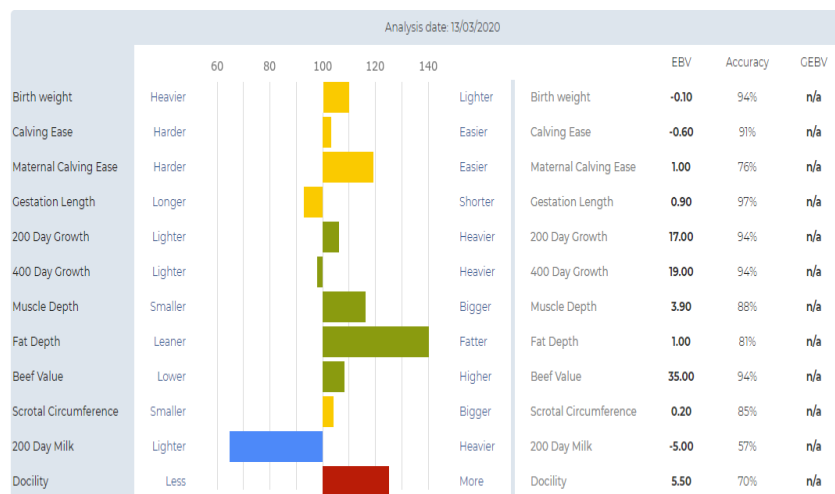

Limousin

Bailea CAVIARE

Tag No.: UK 720297 101429
Genus Code: LN2157

NAAB Code: N/A
Royalty: £40 + VAT

SIRE PEDIGREE:

Sire: Edwards. Sirloin

Dam: Bailea Viva

MGS: Requin

Myostatin:
N/A

March 2020 EBV's

For updated EBV information please visit:

<https://www.taurusdata.co.uk/beef/animalmanager/animaldetails?id=8190790>

GENUS BEEF. PROVEN TO BE THE BEST.