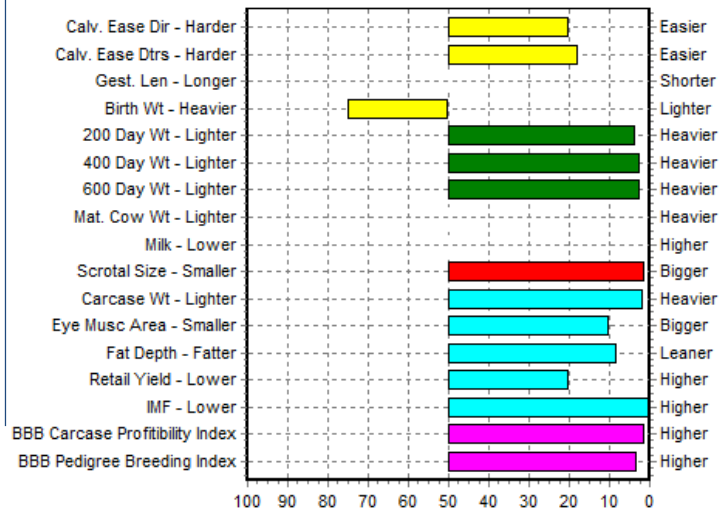

March 2020 EBV's

EBV Percentiles for SOLWAY VIEW LUCIFER

50th Percentile is the Breed Avg. EBVs for 2018 Born Calves

For updated EBV information please visit:

<https://abri.une.edu.au/online/cgi->

[bin/i4.dll?1=3E372F34&2=242D&3=56&5=2B3C2B3C3A&6=275B5C262758242524&10=0104060A3F165E17030613590C12030C0E0E1](https://abri.une.edu.au/online/cgi-bin/i4.dll?1=3E372F34&2=242D&3=56&5=2B3C2B3C3A&6=275B5C262758242524&10=0104060A3F165E17030613590C12030C0E0E1)

March 2020 British Blue BREEDPLAN

	Calving Ease DIR (%)	Calving Ease DTRS (%)	Gestation Length (days)	Birth Wt (kg)	200 Day Wt (kg)	400 Day Wt (kg)	600 Day Wt (kg)	Mat Cow Wt (kg)	Milk (kg)	Scrotal Size (cm)	Carcase Wt (kg)	Eye Muscle Area (sq cm)	Fat Depth (mm)	Retail Beef Yield (%)	IMF (%)
EBV	+0.3	+0.3	-	+2.9	+20	+39	+53	-	-	+1.1	+31	+2.2	-0.2	+0.6	+0.6
Acc	40%	30%	-	71%	62%	62%	69%	-	-	60%	52%	26%	47%	40%	33%

Breed Avg. EBVs for 2018 Born Calves

SELECTION INDEX VALUES

Market Target	Index Value	Breed Average
BBB Carcase Profitability Index	+25	+12
BBB Pedigree Breeding Index	+21	+6

GENUS BEEF. PROVEN TO BE THE BEST.