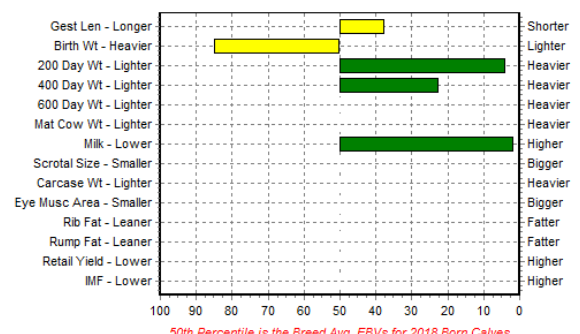

50th Percentile is the Breed Avg. EBVs for 2018 Born Calves