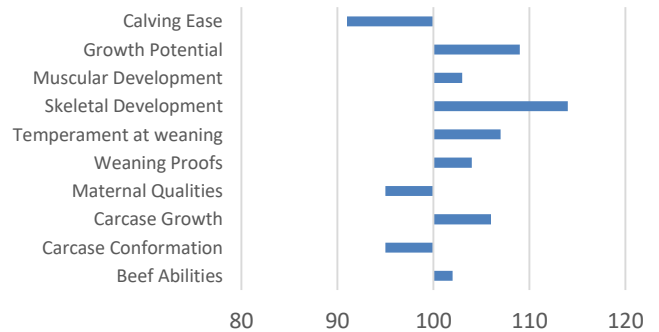

July 2020 French Data

June 2020 UK EBV Data

EBV Percentiles for Imperial